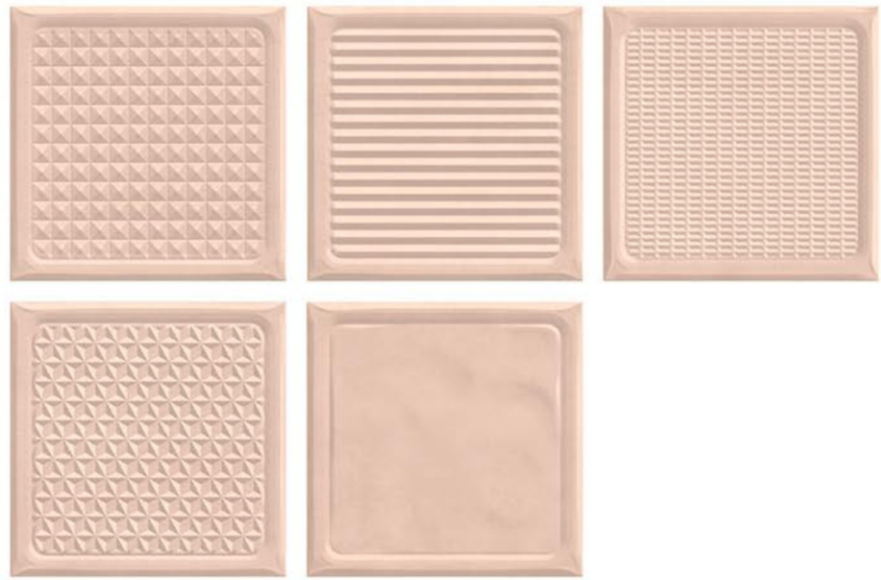

RIAEC
TILES

CANDY SERIES
200X200MM

MADE IN
INDIA  200X200MM

We at Riaec Tiles are providing over 100 types of different color, design and pattern selection in tiles and 100 types of indian natural stones and are continuously adding new and more tiles and stones to our library. innovate on designing and technological front. stay updated and evolve continuously as per market trend. Create a fruitful working environment. To expand our portfolio and offer multiple tilling solutions. To lead the ceramic industry with exclusive collecion and exceptional service bucket.

RIAEC

AQUA

CA CARROT

CA

CORAL

CA CREMA

CA CYAN

CA
GRAY

RIECC | Candy Series

CA GREEN

CA

GRIS

GA

KHAKHI

CA PINK

CA YELLOW

8 mm

SMART SOLUTION FOR RENOVATIONS

SOLUZIONI INTELLIGENTI PER LA RISTRUTTURAZIONE

IDEAL FOR RENOVATIONS

Ideal for renovations
Thickness of glue and tile less than 1 cm

EASY AND FAST TO INSTALL

Easy to install
Save 35% of installation time