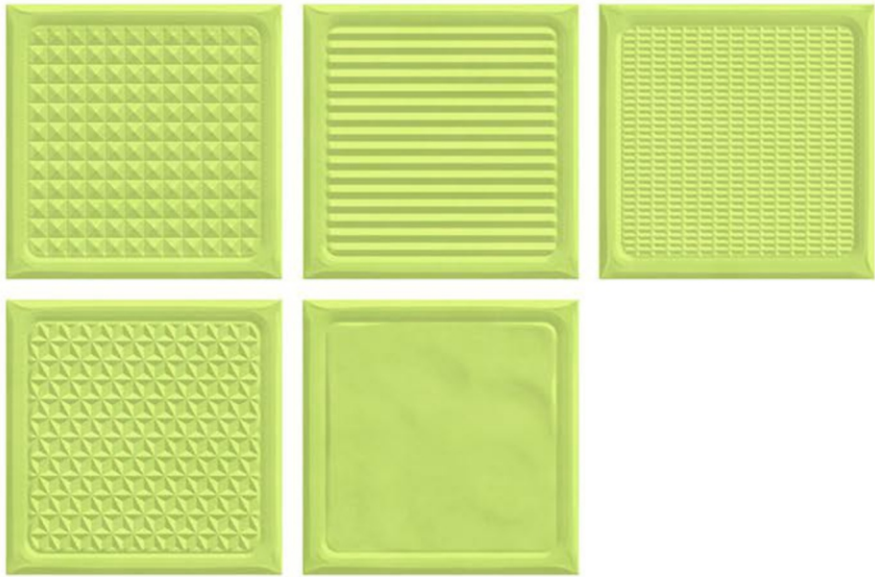

RIAEC
TILES

CANDY SERIES
200X200MM

MADE IN
INDIA  200X200MM

We at Riaec Tiles are providing over 100 types of different color, design and pattern selection in tiles and 100 types of indian natural stones and are continuously adding new and more tiles and stones to our library. innovate on designing and technological front. stay updated and evolve continuously as per market trend. Create a fruitful working environment. To expand our portfolio and offer multiple tilling solutions. To lead the ceramic industry with exclusive collecion and exceptional service bucket.

RIAEC

AQUA

CA CARROT

CA

CORAL

CA CREMA

CA CYAN

CA
GRAY

RIECC | Candy Series

CA GREEN

CA

GRIS

GA

KHAKHI

CA PINK

CA YELLOW