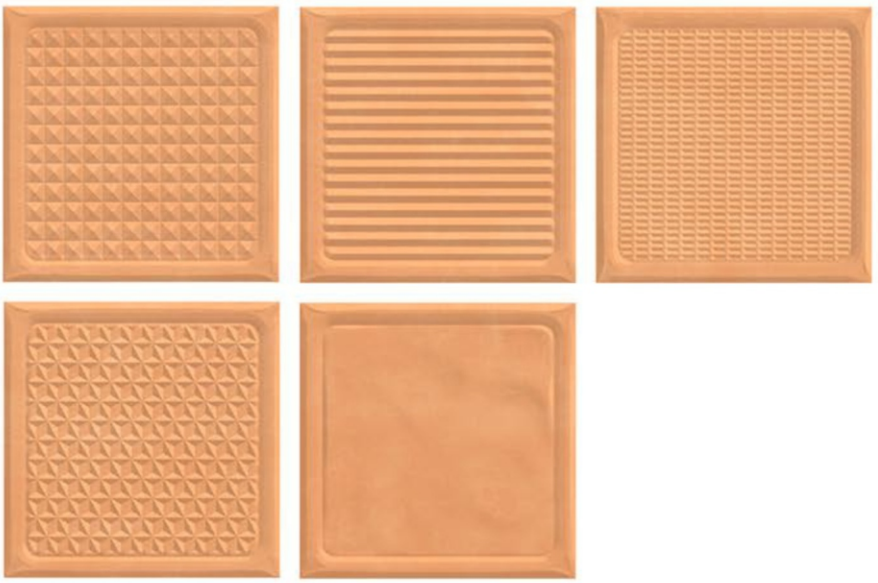

RIAEC
TILES

CANDY SERIES
200X200MM

MADE IN
INDIA  200X200MM

We at Riaec Tiles are providing over 100 types of different color, design and pattern selection in tiles and 100 types of indian natural stones and are continuously adding new and more tiles and stones to our library. innovate on designing and technological front. stay updated and evolve continuously as per market trend. Create a fruitful working environment. To expand our portfolio and offer multiple tilling solutions. To lead the ceramic industry with exclusive collecion and exceptional service bucket.

RIAEC

AQUA

CA CARROT

CA

CORAL

CA CREMA

CA CYAN

CA
GRAY

RIECC | Candy Series

CA GREEN

CA

GRIS

GA

KHAKHI

CA PINK

CA YELLOW