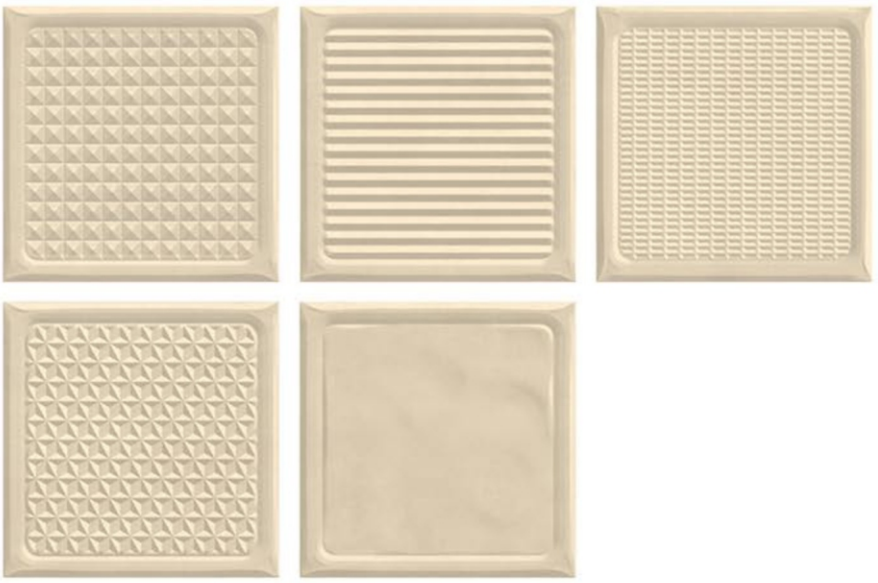

RIAEC
TILES

CANDY SERIES
200X200MM

MADE IN
INDIA  200X200MM

We at Riaec Tiles are providing over 100 types of different color, design and pattern selection in tiles and 100 types of indian natural stones and are continuously adding new and more tiles and stones to our library. innovate on designing and technological front. stay updated and evolve continuously as per market trend. Create a fruitful working environment. To expand our portfolio and offer multiple tilling solutions. To lead the ceramic industry with exclusive collecion and exceptional service bucket.

RIAEC

AQUA

CA CARROT

CA

CORAL

CA CREMA

CA CYAN

CA
GRAY

RIECC | Candy Series

CA GREEN

CA

GRIS

GA

KHAKHI

CA PINK

CA YELLOW