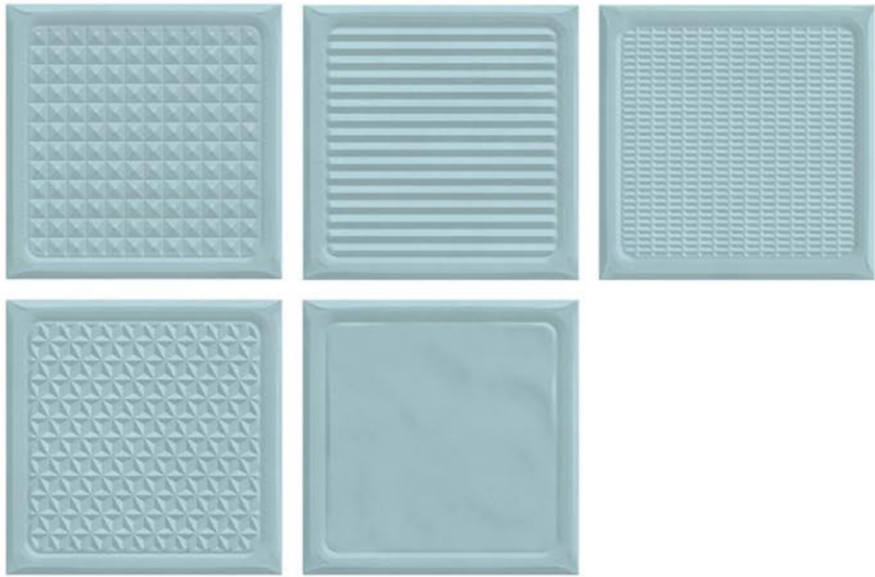

RIAEC
TILES

CANDY SERIES
200X200MM

MADE IN
INDIA  200X200MM

We at Riaec Tiles are providing over 100 types of different color, design and pattern selection in tiles and 100 types of indian natural stones and are continuously adding new and more tiles and stones to our library. innovate on designing and technological front. stay updated and evolve continuously as per market trend. Create a fruitful working environment. To expand our portfolio and offer multiple tilling solutions. To lead the ceramic industry with exclusive collecion and exceptional service bucket.

RIAEC

AQUA

CA CARROT

CA

CORAL

CA CREMA

CA CYAN

CA
GRAY

RIECC | Candy Series

CA GREEN

CA

GRIS

GA

KHAKHI

CA PINK

CA YELLOW