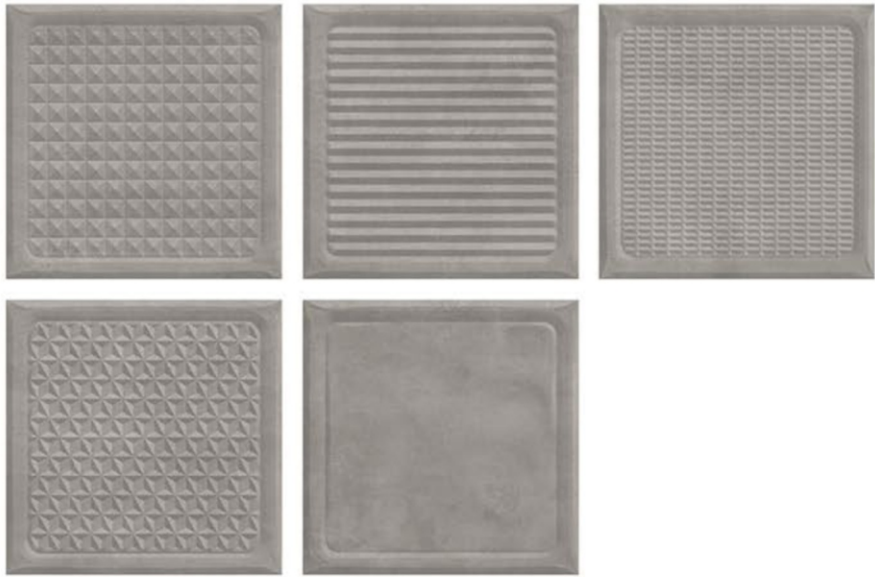

RIAEC
TILES

CANDY SERIES
200X200MM

MADE IN
INDIA  200X200MM

We at Riaec Tiles are providing over 100 types of different color, design and pattern selection in tiles and 100 types of indian natural stones and are continuously adding new and more tiles and stones to our library. innovate on designing and technological front. stay updated and evolve continuously as per market trend. Create a fruitful working environment. To expand our portfolio and offer multiple tilling solutions. To lead the ceramic industry with exclusive collecion and exceptional service bucket.

RIAEC

AQUA

CA CARROT

CA

CORAL

CA CREMA

CA CYAN

CA
GRAY

RIECC | Candy Series

CA GREEN

CA

GRIS

GA

KHAKHI

CA PINK

CA YELLOW

8 mm

SMART SOLUTION FOR RENOVATIONS

SOLUZIONI INTELLIGENTI PER LA RISTRUTTURAZIONE

IDEAL FOR RENOVATIONS

Ideal for renovations
Thickness of glue and tile less than 1 cm

EASY AND FAST TO INSTALL

Easy to install
Save 35% of installation time